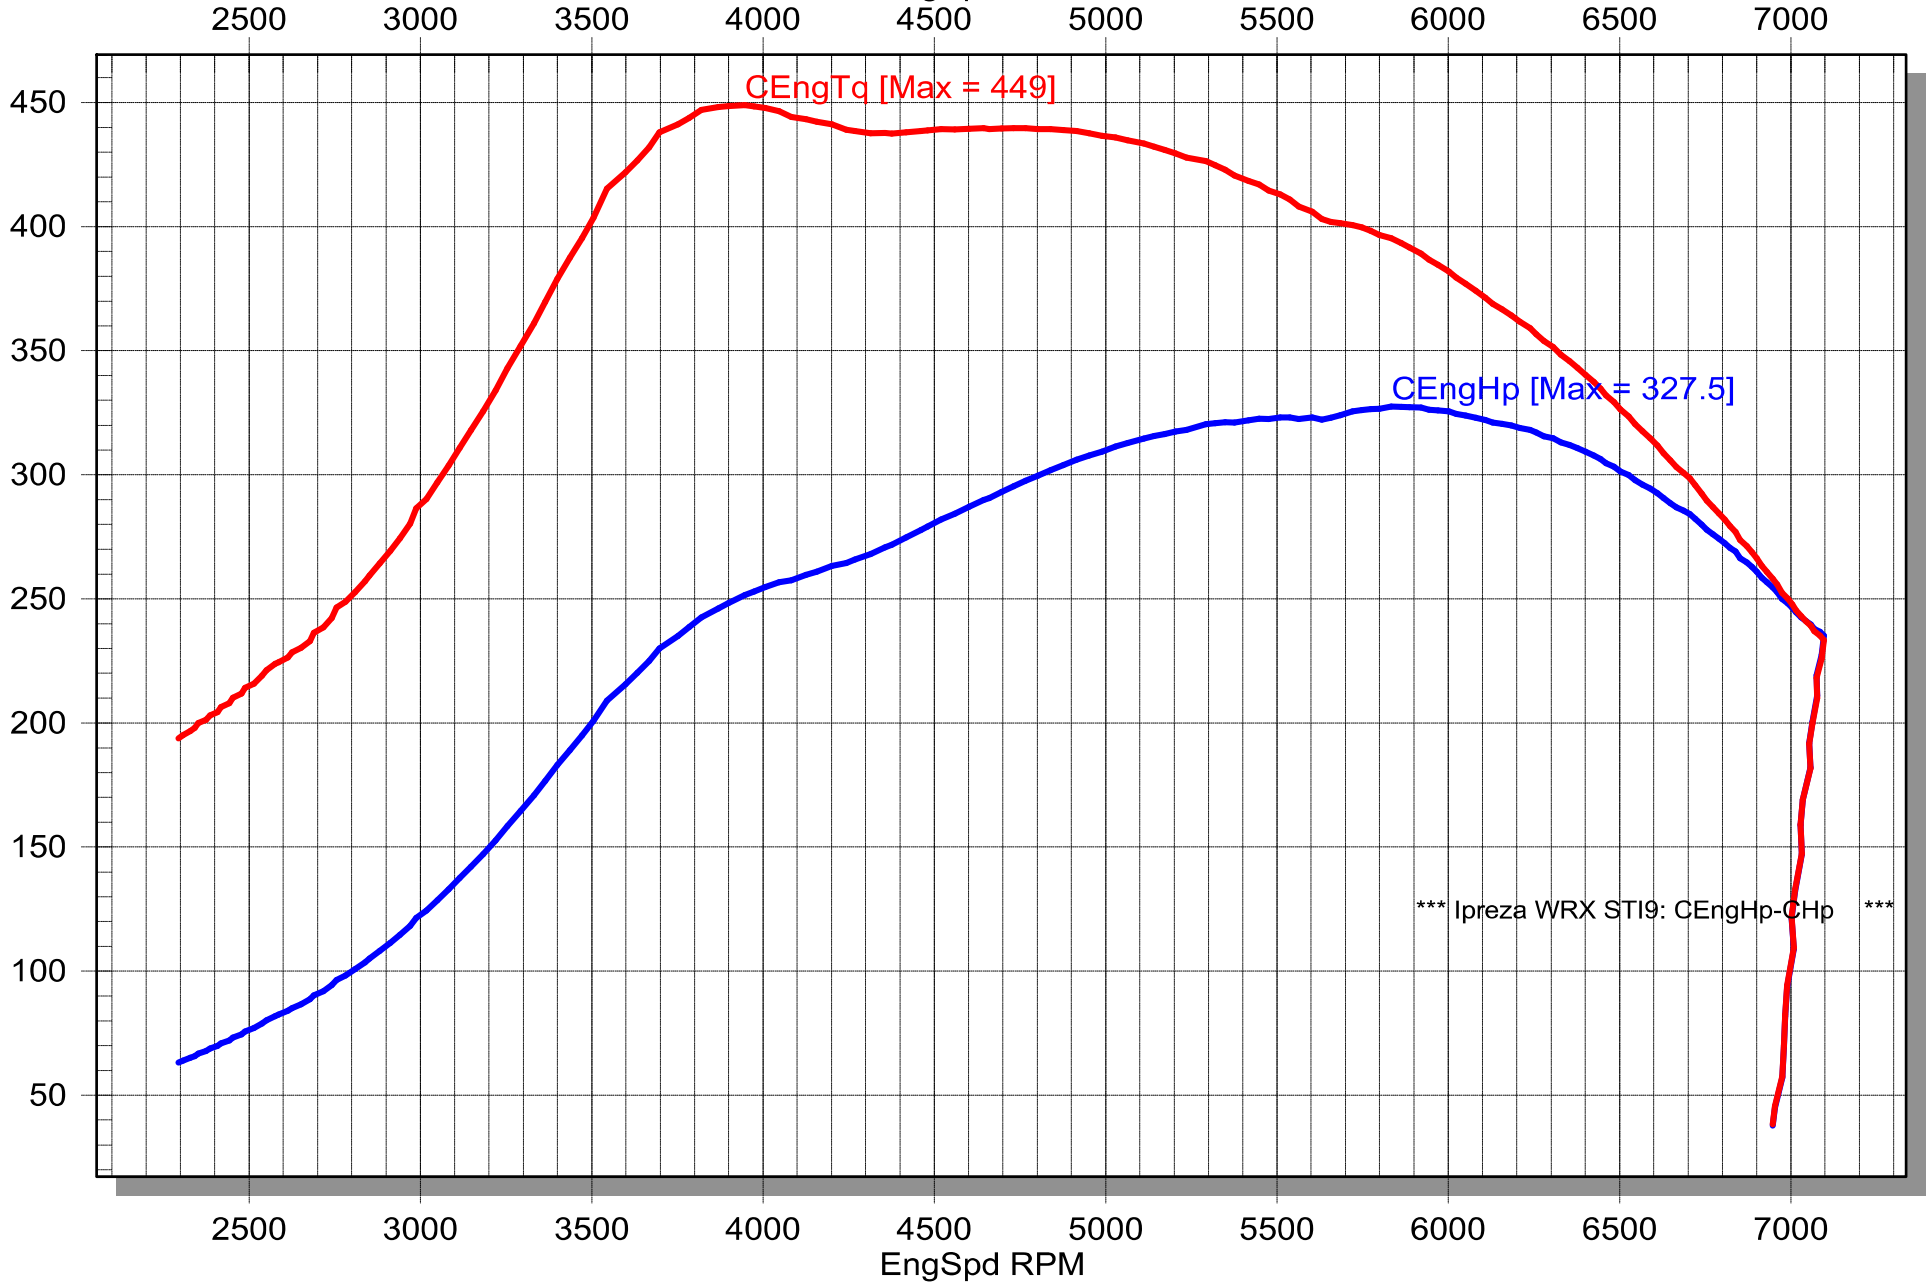

EWG corrected Engine power (hp) Vs. Engspd

Ipreza WRX STI9,

Ipreza WRX STI9: CEngHp-CHp

Ipreza WRX STI9: CEngTq-CNm

EngSpd RPM

*** Ipreza WRX STI9: CEngHp-CHp ***